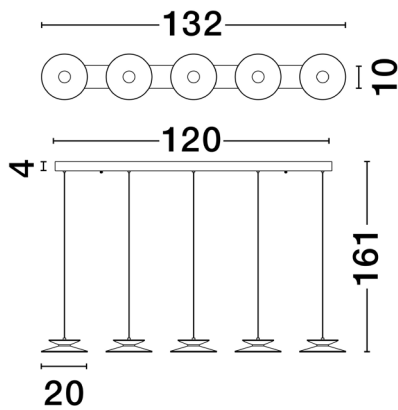

TECHNICAL DRAWING

GENERAL INFORMATION

Product Code	9416952
Collection	Decorative
Product Category	Suspension
Product Family	Morfi
Mounting Location	Ceiling
Application Environment	Indoor
Specifications	

DIMENSION & WEIGHT

LxWxH (cm)	L: 132 W: 20 H: 161
Cut out (cm)	N/A
Weight (Kgr)	3.6

MATERIAL & COLOR

Product Color	Black & Gold
Body Material	Metal & Acrylic

APPLICATION & MOUNTING

Ambient Working Temp.	Max 45 oC
Type of Protection	IP20
Dimmable	Yes
Type of Dimming	Triac
Mounting type	Surface
Mounting Depth (cm)	N/A
Led Module Replaceable	No
Light Source	LED

NOVA LUCE S.A

Schimatari Viotias
32009, Greece

+30 22620 58 121
+30 22620 56 743

info@novaluce.com
www.novaluce.com