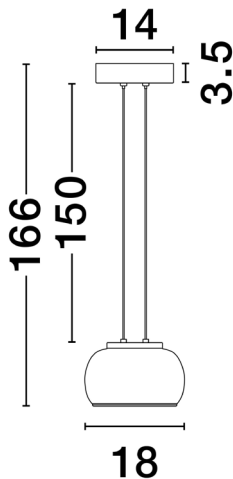

NOVA LUCE

PRODUCT DATASHEET

Version: 001

PRODUCT PHOTOGRAPH

TECHNICAL DRAWING

GENERAL INFORMATION

Product Code	9416954
Collection	Decorative
Product Category	Suspension
Product Family	Bios
Mounting Location	Ceiling
Application Environment	Indoor
Specifications	

DIMENSION & WEIGHT

LxWxH (cm)	D: 18 H: 166
Cut out (cm)	N/A
Weight (Kgr)	0.8

MATERIAL & COLOR

Product Color	Black & Smoky Gray
Body Material	Metal & Glass

APPLICATION & MOUNTING

Ambient Working Temp.	Max 45 oC
Type of Protection	IP20
Dimmable	Yes
Type of Dimming	Triac
Mounting type	Surface
Mounting Depth (cm)	N/A
Led Module Replaceable	No
Light Source	LED

Power (Nominal)	9 W
Input voltage (Nominal)	220-240Vac
Mains Frequency	50/60Hz

PHOTOMETRICAL DATA

Luminous Flux	628 lm
Color Temperature	3000K
Light Color (Designation)	Warm White

WARRANTY

Warranty	3 Years
----------	----------------