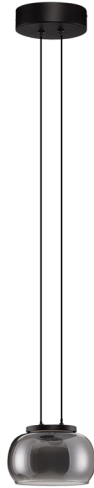

NOVA LUCE

PRODUCT DATASHEET

Version: 001

PRODUCT PHOTOGRAPH

TECHNICAL DRAWING

GENERAL INFORMATION

Product Code	9416954
Collection	Decorative
Product Category	Suspension
Product Family	Bios
Mounting Location	Ceiling
Application Environment	Indoor
Specifications	

DIMENSION & WEIGHT

LxWxH (cm)	D: 18 H: 166
Cut out (cm)	N/A
Weight (Kgr)	0.8

MATERIAL & COLOR

Product Color	Black & Smoky Gray
Body Material	Metal & Glass

APPLICATION & MOUNTING

Ambient Working Temp.	Max 45 oC
Type of Protection	IP20
Dimmable	Yes
Type of Dimming	Triac
Mounting type	Surface
Mounting Depth (cm)	N/A
Led Module Replaceable	No
Light Source	LED

Power (Nominal)	9 W
Input voltage (Nominal)	220-240Vac
Mains Frequency	50/60Hz

PHOTOMETRICAL DATA

Luminous Flux	628 lm
Color Temperature	3000K
Light Color (Designation)	Warm White

WARRANTY

Warranty	3 Years
----------	----------------