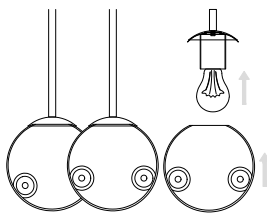

NOVA LUCE

9426753

1

Turn off the general switch

2

Drill holes

3

Connect The Wires

4

Apply The Glass with the bulb
In To Place

5

Apply the bottom screws

6

Turn on the general switch