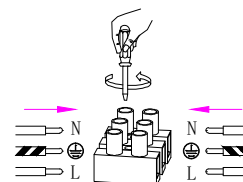

NOVA LUCE

9426753

1

Turn off the general switch

2

Drill holes

3

Connect The Wires

4

Apply The Glass with the bulb
In To Place

5

Apply the bottom screws

6

Turn on the general switch