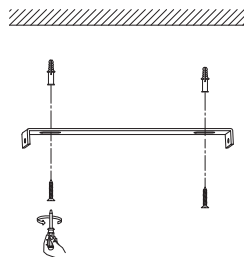

NOVA LUCE

9426753

1

Turn off the general switch

2

Drill holes

3

Connect The Wires

4

Apply The Glass with the bulb
In To Place

5

Apply the bottom screws

6

Turn on the general switch