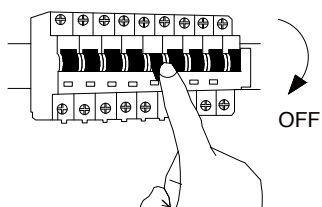

NOVA LUCE

9426753

1

Turn off the general switch

2

Drill holes

3

Connect The Wires

4

Apply The Glass with the bulb
In To Place

5

Apply the bottom screws

6

Turn on the general switch