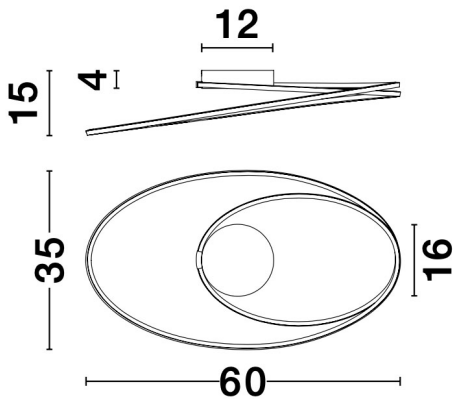

TECHNICAL DRAWING

GENERAL INFORMATION

Product Code	9500710
Collection	Decorative
Product Category	Ceiling
Product Family	Viarregio
Mounting Location	Ceiling
Application Environment	Indoor

DIMENSION & WEIGHT

LxWxH (cm)	L: 60 W: 35 H: 15
Cut out (cm)	N/A
Weight (Kgr)	0.7

MATERIAL & COLOR

Product Color	Matt Black
Body Material	Aluminium & Acrylic

APPLICATION & MOUNTING

Ambient Working Temp.	Max 45 oC
Type of Protection	IP20
Dimmable	No
Type of Dimming (Optional)	N/A
Mounting type	Ceiling
Mounting Depth (cm)	N/A
Led Module Replaceable	No
Light Source	LED

NOVA LUCE S.A

Schimatari Viotias
32009, Greece

+30 22620 58 121
+30 22620 56 743

info@novaluce.com
www.novaluce.com