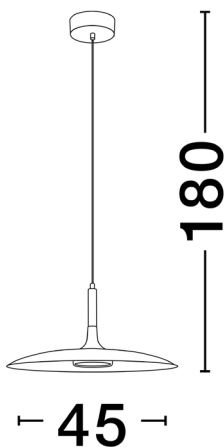

GENERAL INFORMATION

Product Code	9501213
Collection	Decorative
Product Category	Suspension
Product Family	Lisi
Mounting Location	Ceiling
Application Environment	Indoor
Specifications	

DIMENSION & WEIGHT

LxWxH (cm)	D:45 H:180
Cut out (cm)	N/A
Weight (Kgr)	1.6

MATERIAL & COLOR

Product Color	Black
Body Material	Steel & Resin

APPLICATION & MOUNTING

Ambient Working Temp.	Max 45 oC
Type of Protection	IP20
Dimmable	No
Type of Dimming	N/A
Mounting type	Surface
Mounting Depth (cm)	N/A
Led Module Replaceable	No
Light Source	LED

NOVA LUCE S.A

Schimatari Viotias
32009, Greece

+30 22620 58 121
+30 22620 56 743

info@novaluce.com
www.novaluce.com