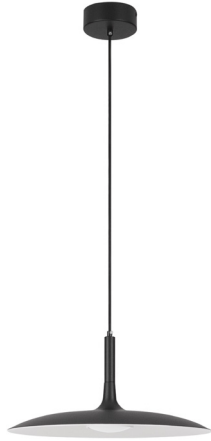

NOVA LUCE

PRODUCT DATASHEET

Version: 001

PRODUCT PHOTOGRAPH

TECHNICAL DRAWING