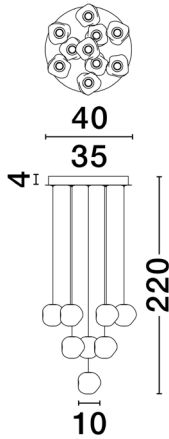

NOVA LUCE

PRODUCT DATASHEET

Version: 001

PRODUCT PHOTOGRAPH

TECHNICAL DRAWING

GENERAL INFORMATION

Product Code	9511014
Collection	Decorative
Product Category	Suspension
Product Family	Ifos
Mounting Location	Ceiling
Application Environment	Indoor
Specifications	

DIMENSION & WEIGHT

LxWxH (cm)	D: 40 H: 220
Cut out (cm)	N/A
Weight (Kgr)	9.5

MATERIAL & COLOR

Product Color	Black
Body Material	Metal & Acrylic

APPLICATION & MOUNTING

Ambient Working Temp.	Max 45 oC
Type of Protection	IP20
Dimmable	Yes
Type of Dimming	Triac
Mounting type	Surface
Mounting Depth (cm)	N/A
Led Module Replaceable	No
Light Source	LED

Power (Nominal)	48 W
Input voltage (Nominal)	220-240Vac
Mains Frequency	50/60Hz

PHOTOMETRICAL DATA

Luminous Flux	2540 lm
Color Temperature	3000K
Light Color (Designation)	Warm White

WARRANTY

Warranty	3 Years
----------	----------------