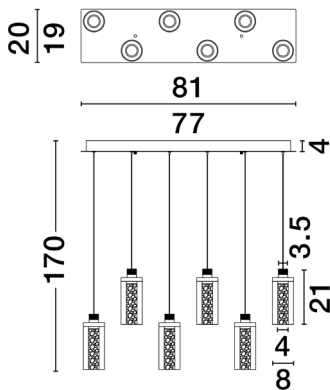

NOVA LUCE

PRODUCT DATASHEET

Version: 001

PRODUCT PHOTOGRAPH

GENERAL INFORMATION

Product Code	9520012
Collection	Decorative
Product Category	Suspension
Product Family	Lune
Mounting Location	Ceiling
Application Environment	Indoor
Specifications	

DIMENSION & WEIGHT

LxWxH (cm)	L: 81 W: 20 H: 170
Cut out (cm)	N/A
Weight (Kgr)	8.5

TECHNICAL DRAWING

MATERIAL & COLOR

Product Color	Black & Chrome
Body Material	Steel & Aluminium & Glass

APPLICATION & MOUNTING

Ambient Working Temp.	Max 45 oC
Type of Protection	IP20
Dimmable	Yes
Type of Dimming	Triac
Mounting type	Surface
Mounting Depth (cm)	N/A
Led Module Replaceable	No
Light Source	LED

NOVA LUCE S.A

Schimatari Viotias
32009, Greece

+30 22620 58 121
+30 22620 56 743

info@novaluce.com
www.novaluce.com

NOVA LUCE

PRODUCT DATASHEET

Version: 001

ELECTRICAL DATA

Power (Nominal)	44 W
Input voltage (Nominal)	220-240Vac
Mains Frequency	50/60Hz

PHOTOMETRICAL DATA