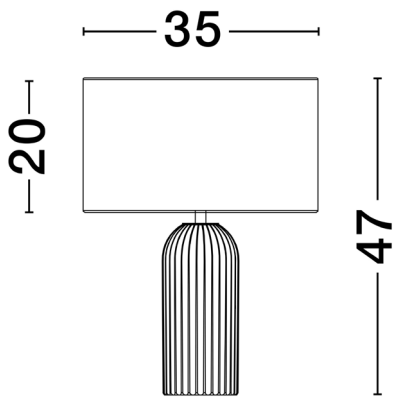

NOVA LUCE

PRODUCT DATASHEET

Version: 001

PRODUCT PHOTOGRAPH

TECHNICAL DRAWING

GENERAL INFORMATION

Product Code	9540243
Collection	Decorative
Product Category	Table
Product Family	Ammos
Mounting Location	N/A
Application Environment	Indoor
Specifications	

DIMENSION & WEIGHT

LxWxH (cm)	D: 35 H: 47
Cut out (cm)	N/A
Weight (Kgr)	2.1

MATERIAL & COLOR

Product Color	White
Body Material	Fabric & Gypsum

APPLICATION & MOUNTING

Ambient Working Temp.	Max 45 oC
Type of Protection	IP20
Dimmable	Depend On Lamp
Type of Dimming	Depend On Lamp
Mounting type	N/A
Mounting Depth (cm)	N/A
Led Module Replaceable	Yes
Light Source	LED E27