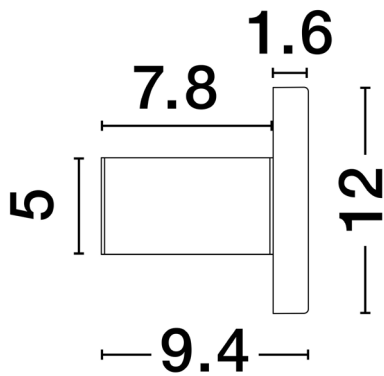

NOVA LUCE

PRODUCT DATASHEET

Version: 001

PRODUCT PHOTOGRAPH

GENERAL INFORMATION

Product Code	9540248
Collection	Decorative
Product Category	Wall
Product Family	Nano
Mounting Location	Wall
Application Environment	Indoor
Specifications	

DIMENSION & WEIGHT

LxWxH (cm)	D: 12 H: 9.4
Cut out (cm)	N/A
Weight (Kgr)	0.4

TECHNICAL DRAWING

MATERIAL & COLOR

Product Color	Black
Body Material	Aluminium

APPLICATION & MOUNTING

Ambient Working Temp.	Max 45 oC
Type of Protection	IP20
Dimmable	No
Type of Dimming	N/A
Mounting type	Surface
Mounting Depth (cm)	N/A
Led Module Replaceable	No
Light Source	LED

Power (Nominal)	9 W
Input voltage (Nominal)	220-240Vac
Mains Frequency	50/60Hz

PHOTOMETRICAL DATA

Luminous Flux	291 lm
Color Temperature	3000K
Light Color (Designation)	Warm White

WARRANTY

Warranty	3 Years
----------	----------------