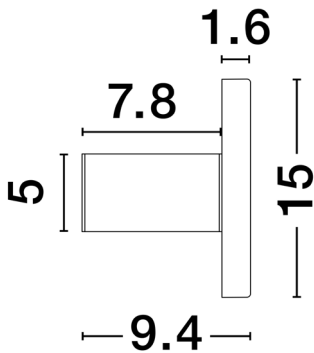

NOVA LUCE

PRODUCT DATASHEET

Version: 001

PRODUCT PHOTOGRAPH

GENERAL INFORMATION

Product Code	9540249
Collection	Decorative
Product Category	Wall
Product Family	Nano
Mounting Location	Wall
Application Environment	Indoor
Specifications	

DIMENSION & WEIGHT

LxWxH (cm)	D: 15 H: 9,4
Cut out (cm)	N/A
Weight (Kgr)	0.6

TECHNICAL DRAWING

MATERIAL & COLOR

Product Color	Black
Body Material	Aluminium

APPLICATION & MOUNTING

Ambient Working Temp.	Max 45 oC
Type of Protection	IP20
Dimmable	No
Type of Dimming	N/A
Mounting type	Surface
Mounting Depth (cm)	N/A
Led Module Replaceable	No
Light Source	LED

Power (Nominal)	10 W
Input voltage (Nominal)	220-240Vac
Mains Frequency	50/60Hz

PHOTOMETRICAL DATA

Luminous Flux	402 lm
Color Temperature	3000K
Light Color (Designation)	Warm White

WARRANTY

Warranty	3 Years
----------	----------------