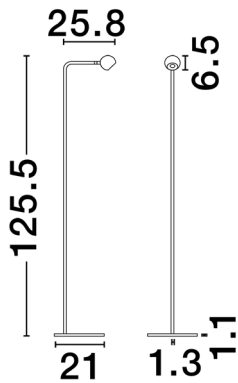

NOVA LUCE

PRODUCT DATASHEET

Version: 001

PRODUCT PHOTOGRAPH

TECHNICAL DRAWING

GENERAL INFORMATION

| | |
|-------------------------|------------|
| Product Code | 9540254 |
| Collection | Decorative |
| Product Category | Floor |
| Product Family | Sfera |
| Mounting Location | N/A |
| Application Environment | Indoor |
| Specifications | |

DIMENSION & WEIGHT

| | |
|--------------|------------------------|
| LxWxH (cm) | L: 25,8 W: 21 H: 125,5 |
| Cut out (cm) | N/A |
| Weight (Kgr) | 4.1 |

MATERIAL & COLOR

| | |
|---------------|-------------------|
| Product Color | Black |
| Body Material | Aluminium & Steel |

| | |
|-------------------------|-------------------|
| Power (Nominal) | 6 W |
| Input voltage (Nominal) | 220-240Vac |
| Mains Frequency | 50/60Hz |

PHOTOMETRICAL DATA

| | |
|---------------------------|-------------------|
| Luminous Flux | 576 lm |
| Color Temperature | 3000K |
| Light Color (Designation) | Warm White |