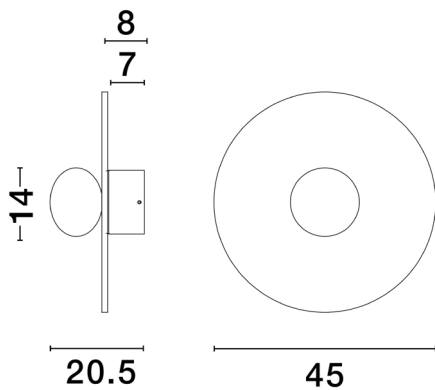

NOVA LUCE

PRODUCT DATASHEET

Version: 001

PRODUCT PHOTOGRAPH

TECHNICAL DRAWING

GENERAL INFORMATION

| | |
|-------------------------|------------|
| Product Code | 9540334 |
| Collection | Decorative |
| Product Category | Wall |
| Product Family | Vrahos |
| Mounting Location | Wall |
| Application Environment | Indoor |
| Specifications | |

DIMENSION & WEIGHT

| | |
|--------------|-----------------|
| LxWxH (cm) | D: 44.5 H: 20.5 |
| Cut out (cm) | N/A |
| Weight (Kgr) | 5.0 |

MATERIAL & COLOR

| | |
|---------------|------------------|
| Product Color | Red |
| Body Material | Concrete & Glass |

| | |
|-------------------------|-------------------|
| Power (Nominal) | 5 W |
| Input voltage (Nominal) | 220-240Vac |
| Mains Frequency | 50/60Hz |

PHOTOMETRICAL DATA

| | |
|---------------------------|-----------------------|
| Luminous Flux | Depend On Lamp |
| Color Temperature | Depend On Lamp |
| Light Color (Designation) | Warm White |