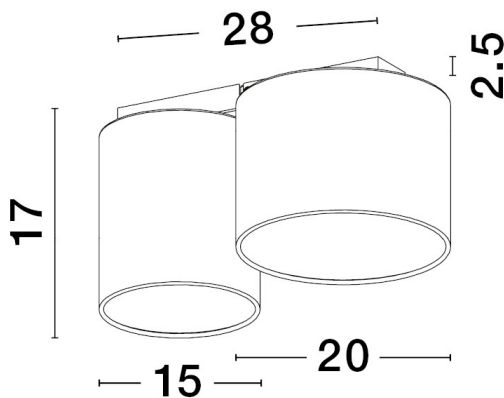

NOVA LUCE

PRODUCT DATASHEET

Version: 001

PRODUCT PHOTOGRAPH

GENERAL INFORMATION

Product Code	9555804
Collection	Decorative
Product Category	Ceiling
Product Family	Bryson
Mounting Location	Ceiling
Application Environment	Indoor

DIMENSION & WEIGHT

LxWxH (cm)	L: 35 W: 20 H: 17
Cut out (cm)	N/A
Weight (Kgr)	0.8

MATERIAL & COLOR

Product Color	White & Black & Grey
Body Material	Metal & Fabric

TECHNICAL DRAWING

APPLICATION & MOUNTING

Ambient Working Temp.	Max 45 oC
Type of Protection	IP20
Dimmable	Depends on the lamp
Type of Dimming (Optional)	N/A
Mounting type	Ceiling
Mounting Depth (cm)	N/A
Led Module Replaceable	Yes
Light Source	LED E27