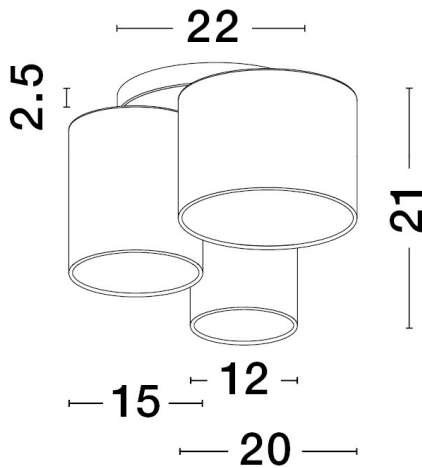

NOVA LUCE

PRODUCT DATASHEET

Version: 001

PRODUCT PHOTOGRAPH

TECHNICAL DRAWING

GENERAL INFORMATION

Product Code	9555805
Collection	Decorative
Product Category	Ceiling
Product Family	Bryson
Mounting Location	Ceiling
Application Environment	Indoor

DIMENSION & WEIGHT

LxWxH (cm)	D: 35 H: 21
Cut out (cm)	N/A
Weight (Kgr)	1.1

MATERIAL & COLOR

Product Color	White & Black & Grey
Body Material	Metal & Fabric

APPLICATION & MOUNTING

Ambient Working Temp.	Max 45 oC
Type of Protection	IP20
Dimmable	Depends on the lamp
Type of Dimming (Optional)	N/A
Mounting type	Ceiling
Mounting Depth (cm)	N/A
Led Module Replaceable	Yes
Light Source	LED E27