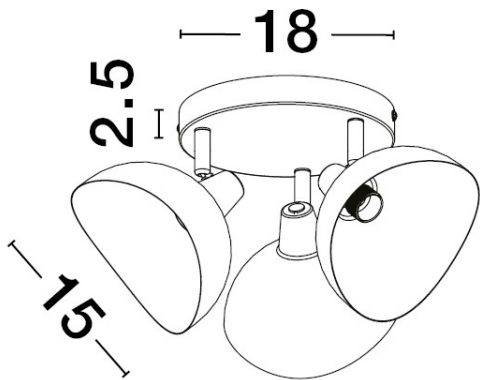

NOVA LUCE

PRODUCT DATASHEET

Version: 001

PRODUCT PHOTOGRAPH

TECHNICAL DRAWING

GENERAL INFORMATION

Product Code	9555810
Collection	Decorative
Product Category	Ceiling
Product Family	Geti
Mounting Location	Ceiling
Application Environment	Indoor

DIMENSION & WEIGHT

LxWxH (cm)	D: 18 H: 12
Cut out (cm)	N/A
Weight (Kgr)	1.2

MATERIAL & COLOR

Product Color	Matt Black & Gold
Body Material	Metal

APPLICATION & MOUNTING

Ambient Working Temp.	Max 45 oC
Type of Protection	IP20
Dimmable	Depends on the lamp
Type of Dimming (Optional)	N/A
Mounting type	Ceiling
Mounting Depth (cm)	N/A
Led Module Replaceable	Yes
Light Source	LED E14

Power (Nominal)	Depends on the lamp
Input voltage (Nominal)	220-240Vac
Mains Frequency	50/60Hz

PHOTOMETRICAL DATA

Luminous Flux	Depends on the lamp
Color Temperature	Depends on the lamp
Light Color (Designation)	N/A