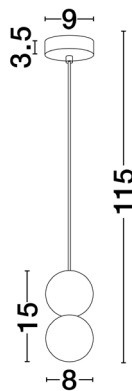

NOVA LUCE

PRODUCT DATASHEET

Version: 001

PRODUCT PHOTOGRAPH

TECHNICAL DRAWING

GENERAL INFORMATION

Product Code	9577019
Collection	Decorative
Product Category	Suspension
Product Family	Zero
Mounting Location	Ceiling
Application Environment	Indoor
Specifications	

DIMENSION & WEIGHT

LxWxH (cm)	D: 8 H: 115
Cut out (cm)	N/A
Weight (Kgr)	0.0

MATERIAL & COLOR

Product Color	Red
Body Material	Concrete & Opal Glass

APPLICATION & MOUNTING

Ambient Working Temp.	Max 45 oC
Type of Protection	IP20
Dimmable	Depend On Lamp
Type of Dimming	Depend On Lamp
Mounting type	Surface
Mounting Depth (cm)	N/A
Led Module Replaceable	Yes
Light Source	LED G9

Power (Nominal)	2X5 W
Input voltage (Nominal)	220-240Vac
Mains Frequency	50/60Hz

PHOTOMETRICAL DATA

Luminus Flux	Depend On Lamp
Color Temperature	Depend On Lamp
Light Color (Designation)	WW - NW

WARRANTY