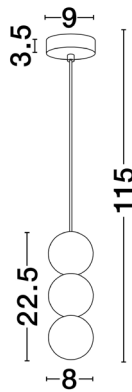

NOVA LUCE

PRODUCT DATASHEET

Version: 001

PRODUCT PHOTOGRAPH

TECHNICAL DRAWING

GENERAL INFORMATION

Product Code	9577021
Collection	Decorative
Product Category	Suspension
Product Family	Zero
Mounting Location	Ceiling
Application Environment	Indoor
Specifications	

DIMENSION & WEIGHT

LxWxH (cm)	D: 8 H: 115
Cut out (cm)	N/A
Weight (Kgr)	0.0

MATERIAL & COLOR

Product Color	Gray
Body Material	Concrete & Opal Glass

APPLICATION & MOUNTING

Ambient Working Temp.	Max 45 oC
Type of Protection	IP20
Dimmable	Depend On Lamp
Type of Dimming	Depend On Lamp
Mounting type	Surface
Mounting Depth (cm)	N/A
Led Module Replaceable	Yes
Light Source	LED G9

Power (Nominal)	3X5 W
Input voltage (Nominal)	220-240Vac
Mains Frequency	50/60Hz

PHOTOMETRICAL DATA

Luminus Flux	Depend On Lamp
Color Temperature	Depend On Lamp
Light Color (Designation)	WW - NW

WARRANTY