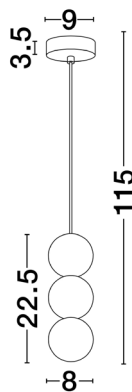

NOVA LUCE

PRODUCT DATASHEET

Version: 001

PRODUCT PHOTOGRAPH

TECHNICAL DRAWING

GENERAL INFORMATION

Product Code	9577022
Collection	Decorative
Product Category	Suspension
Product Family	Zero
Mounting Location	Ceiling
Application Environment	Indoor
Specifications	

DIMENSION & WEIGHT

LxWxH (cm)	D: 8 H: 115
Cut out (cm)	N/A
Weight (Kgr)	0.0

MATERIAL & COLOR

Product Color	Red
Body Material	Concrete & Opal Glass

APPLICATION & MOUNTING

Ambient Working Temp.	Max 45 oC
Type of Protection	IP20
Dimmable	Depend On Lamp
Type of Dimming	Depend On Lamp
Mounting type	Surface
Mounting Depth (cm)	N/A
Led Module Replaceable	Yes
Light Source	LED G9

Power (Nominal)	3X5 W
Input voltage (Nominal)	220-240Vac
Mains Frequency	50/60Hz

PHOTOMETRICAL DATA

Luminous Flux	Depend On Lamp
Color Temperature	Depend On Lamp
Light Color (Designation)	Warm White

WARRANTY