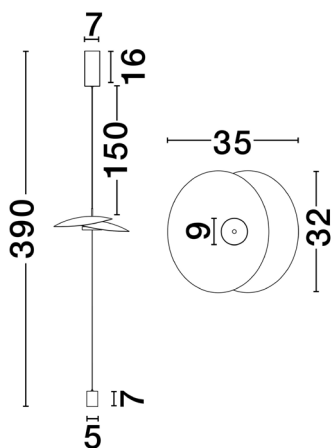

NOVA LUCE

PRODUCT DATASHEET

Version: 001

PRODUCT PHOTOGRAPH

TECHNICAL DRAWING

GENERAL INFORMATION

Product Code	9580695
Collection	Decorative
Product Category	Floor
Product Family	Olea
Mounting Location	N/A
Application Environment	Indoor
Specifications	

DIMENSION & WEIGHT

LxWxH (cm)	D: 35 W: 32 H: 390
Cut out (cm)	N/A
Weight (Kgr)	1.9

MATERIAL & COLOR

Product Color	White
Body Material	Aluminium

APPLICATION & MOUNTING

Ambient Working Temp.	Max 45 oC
Type of Protection	IP20
Dimmable	Yes
Type of Dimming	Triac
Mounting type	N/A
Mounting Depth (cm)	N/A
Led Module Replaceable	No
Light Source	LED

Power (Nominal)	16 W
Input voltage (Nominal)	220-240Vac
Mains Frequency	50/60Hz

PHOTOMETRICAL DATA

Luminous Flux	540 lm
Color Temperature	3000K
Light Color (Designation)	Warm White

WARRANTY

Warranty	3 Years
----------	----------------