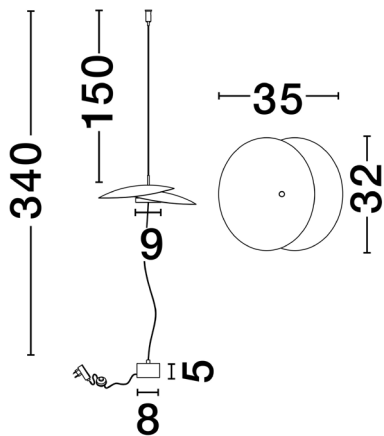

NOVA LUCE

PRODUCT DATASHEET

Version: 001

PRODUCT PHOTOGRAPH

TECHNICAL DRAWING

GENERAL INFORMATION

Product Code	9580696
Collection	Decorative
Product Category	Floor
Product Family	Olea
Mounting Location	N/A
Application Environment	Indoor
Specifications	

DIMENSION & WEIGHT

LxWxH (cm)	D: 35 W: 32 H: 340
Cut out (cm)	N/A
Weight (Kgr)	2.9

MATERIAL & COLOR

Product Color	White
Body Material	Aluminium

APPLICATION & MOUNTING

Ambient Working Temp.	Max 45 oC
Type of Protection	IP20
Dimmable	Yes
Type of Dimming	Touch Dimmable
Mounting type	N/A
Mounting Depth (cm)	N/A
Led Module Replaceable	No
Light Source	LED

NOVA LUCE S.A

Schimatari Viotias
32009, Greece

+30 22620 58 121
+30 22620 56 743

info@novaluce.com
www.novaluce.com