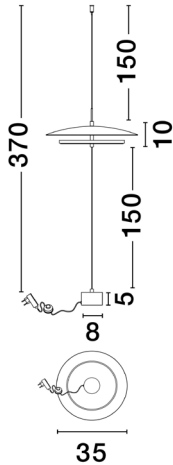

NOVA LUCE

PRODUCT DATASHEET

Version: 001

PRODUCT PHOTOGRAPH

TECHNICAL DRAWING

GENERAL INFORMATION

Product Code	9580702
Collection	Decorative
Product Category	Floor
Product Family	Olos
Mounting Location	N/A
Application Environment	Indoor
Specifications	

DIMENSION & WEIGHT

LxWxH (cm)	D: 35 W: 10 H: 370
Cut out (cm)	N/A
Weight (Kgr)	3.6

MATERIAL & COLOR

Product Color	White & Chrome
Body Material	Aluminium

APPLICATION & MOUNTING

Ambient Working Temp.	Max 45 oC
Type of Protection	IP20
Dimmable	Yes
Type of Dimming	Touch Dimmable
Mounting type	N/A
Mounting Depth (cm)	N/A
Led Module Replaceable	No
Light Source	LED

Power (Nominal)	21 W
Input voltage (Nominal)	220-240Vac
Mains Frequency	50/60Hz

PHOTOMETRICAL DATA

Luminous Flux	918 lm
Color Temperature	3000K
Light Color (Designation)	Warm White

WARRANTY

Warranty	3 Years
----------	----------------