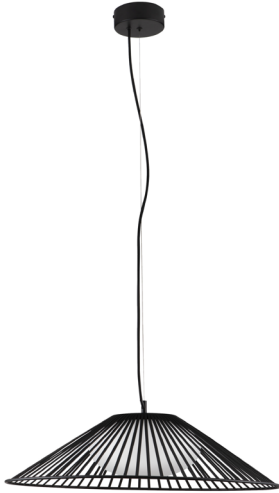

NOVA LUCE

PRODUCT DATASHEET

Version: 001

PRODUCT PHOTOGRAPH

TECHNICAL DRAWING