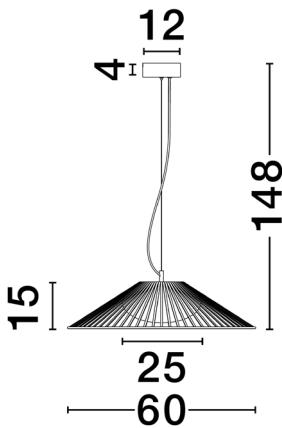

GENERAL INFORMATION

Product Code	9620148
Collection	Decorative
Product Category	Suspension
Product Family	Brume
Mounting Location	Ceiling
Application Environment	Indoor
Specifications	

DIMENSION & WEIGHT

LxWxH (cm)	D: 61 H: 147
Cut out (cm)	N/A
Weight (Kgr)	5.0

MATERIAL & COLOR

Product Color	Black
Body Material	Metal & Glass

APPLICATION & MOUNTING

Ambient Working Temp.	Max 45 oC
Type of Protection	IP20
Dimmable	No
Type of Dimming	N/A
Mounting type	Surface
Mounting Depth (cm)	N/A
Led Module Replaceable	No
Light Source	LED

NOVA LUCE S.A

Schimatari Viotias
32009, Greece

+30 22620 58 121
+30 22620 56 743

info@novaluce.com
www.novaluce.com