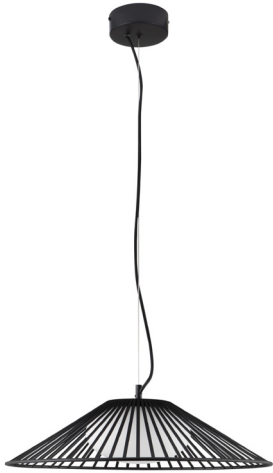

NOVA LUCE

PRODUCT DATASHEET

Version: 001

PRODUCT PHOTOGRAPH

TECHNICAL DRAWING