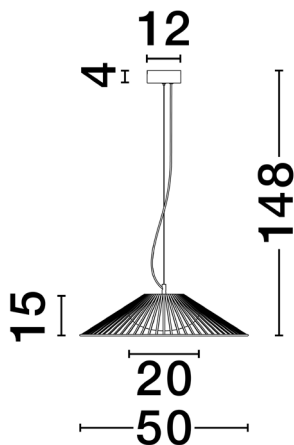

GENERAL INFORMATION

Product Code	9620149
Collection	Decorative
Product Category	Suspension
Product Family	Brume
Mounting Location	Ceiling
Application Environment	Indoor
Specifications	

DIMENSION & WEIGHT

LxWxH (cm)	D: 50 H: 148
Cut out (cm)	N/A
Weight (Kgr)	4.0

MATERIAL & COLOR

Product Color	Black
Body Material	Metal & Glass

APPLICATION & MOUNTING

Ambient Working Temp.	Max 45 oC
Type of Protection	IP20
Dimmable	No
Type of Dimming	N/A
Mounting type	Surface
Mounting Depth (cm)	N/A
Led Module Replaceable	No
Light Source	LED

NOVA LUCE S.A

Schimatari Viotias
32009, Greece

+30 22620 58 121
+30 22620 56 743

info@novaluce.com
www.novaluce.com