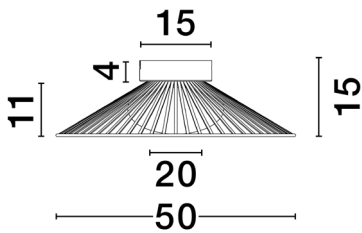

NOVA LUCE

PRODUCT DATASHEET

Version: 001

PRODUCT PHOTOGRAPH

TECHNICAL DRAWING

GENERAL INFORMATION

Product Code	9620150
Collection	Decorative
Product Category	Ceiling
Product Family	Brume
Mounting Location	Ceiling
Application Environment	Indoor
Specifications	

DIMENSION & WEIGHT

LxWxH (cm)	D: 50 H: 15
Cut out (cm)	N/A
Weight (Kgr)	3.0

MATERIAL & COLOR

Product Color	Black
Body Material	Metal & Glass

APPLICATION & MOUNTING

Ambient Working Temp.	Max 45 oC
Type of Protection	IP20
Dimmable	No
Type of Dimming	N/A
Mounting type	Surface
Mounting Depth (cm)	N/A
Led Module Replaceable	No
Light Source	LED