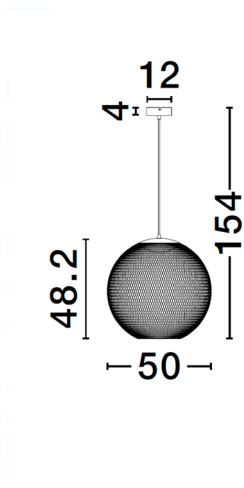

NOVA LUCE

PRODUCT DATASHEET

Version: 001

PRODUCT PHOTOGRAPH

TECHNICAL DRAWING

GENERAL INFORMATION

Product Code	9620151
Collection	Decorative
Product Category	Suspension
Product Family	Kinetic
Mounting Location	Ceiling
Application Environment	Indoor
Specifications	

DIMENSION & WEIGHT

LxWxH (cm)	D: 46 H: 154
Cut out (cm)	N/A
Weight (Kgr)	3.0

MATERIAL & COLOR

Product Color	Black
Body Material	Metal & Acrylic

APPLICATION & MOUNTING

Ambient Working Temp.	Max 45 oC
Type of Protection	IP20
Dimmable	No
Type of Dimming	N/A
Mounting type	Surface
Mounting Depth (cm)	N/A
Led Module Replaceable	No
Light Source	LED

Power (Nominal)	24 W
Input voltage (Nominal)	220-240Vac
Mains Frequency	50/60Hz

PHOTOMETRICAL DATA

Luminous Flux	1080 lm
Color Temperature	3000K
Light Color (Designation)	Warm White

WARRANTY

Warranty	3 Years
----------	----------------