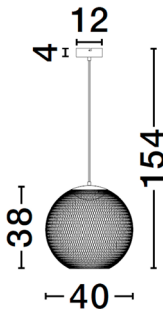

NOVA LUCE

PRODUCT DATASHEET

Version: 001

PRODUCT PHOTOGRAPH

TECHNICAL DRAWING

GENERAL INFORMATION

Product Code	9620152
Collection	Decorative
Product Category	Suspension
Product Family	Kinetic
Mounting Location	Ceiling
Application Environment	Indoor
Specifications	

DIMENSION & WEIGHT

LxWxH (cm)	D: 38 H: 164
Cut out (cm)	N/A
Weight (Kgr)	2.0

MATERIAL & COLOR

Product Color	Black
Body Material	Metal & Acrylic

APPLICATION & MOUNTING

Ambient Working Temp.	Max 45 oC
Type of Protection	IP20
Dimmable	No
Type of Dimming	N/A
Mounting type	Surface
Mounting Depth (cm)	N/A
Led Module Replaceable	No
Light Source	LED

Power (Nominal)	19 W
Input voltage (Nominal)	220-240Vac
Mains Frequency	50/60Hz

PHOTOMETRICAL DATA

Luminous Flux	855 lm
Color Temperature	3000K
Light Color (Designation)	Warm White

WARRANTY

Warranty	3 Years
----------	----------------