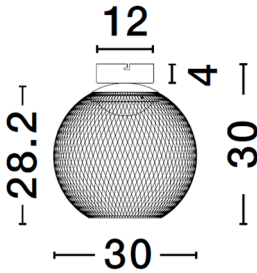

NOVA LUCE

PRODUCT DATASHEET

Version: 001

PRODUCT PHOTOGRAPH

TECHNICAL DRAWING

GENERAL INFORMATION

Product Code	9620156
Collection	Decorative
Product Category	Ceiling
Product Family	Kinetic
Mounting Location	Ceiling
Application Environment	Indoor
Specifications	

DIMENSION & WEIGHT

LxWxH (cm)	D: 30 H: 31
Cut out (cm)	N/A
Weight (Kgr)	1.0

MATERIAL & COLOR

Product Color	Black
Body Material	Metal & Acrylic

APPLICATION & MOUNTING

Ambient Working Temp.	Max 45 oC
Type of Protection	IP20
Dimmable	No
Type of Dimming	N/A
Mounting type	Surface
Mounting Depth (cm)	N/A
Led Module Replaceable	No
Light Source	LED

Power (Nominal)	12 W
Input voltage (Nominal)	220-240Vac
Mains Frequency	50/60Hz

PHOTOMETRICAL DATA

Luminous Flux	456 lm
Color Temperature	3000K
Light Color (Designation)	Warm White

WARRANTY

Warranty	3 Years
----------	----------------