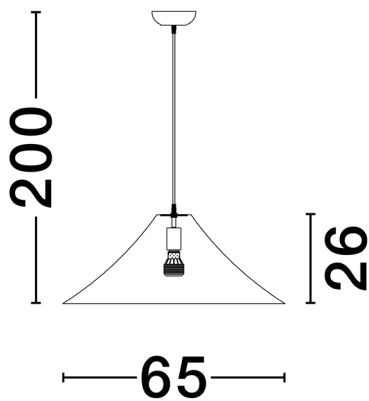

NOVA LUCE

PRODUCT DATASHEET

Version: 001

PRODUCT PHOTOGRAPH

TECHNICAL DRAWING

GENERAL INFORMATION

| | |
|-------------------------|------------|
| Product Code | 9620166 |
| Collection | Decorative |
| Product Category | Suspension |
| Product Family | Oket |
| Mounting Location | Ceiling |
| Application Environment | Indoor |
| Specifications | |

DIMENSION & WEIGHT

| | |
|--------------|--------------|
| LxWxH (cm) | D: 60 H: 200 |
| Cut out (cm) | N/A |
| Weight (Kgr) | 2.8 |

MATERIAL & COLOR

| | |
|---------------|---------------|
| Product Color | White |
| Body Material | Mulberry Silk |

| | |
|-------------------------|-------------------|
| Power (Nominal) | 12 W |
| Input voltage (Nominal) | 220-240Vac |
| Mains Frequency | 50/60Hz |

PHOTOMETRICAL DATA

| | |
|---------------------------|-----------------------|
| Luminous Flux | Depend On Lamp |
| Color Temperature | Depend On Lamp |
| Light Color (Designation) | Warm White |