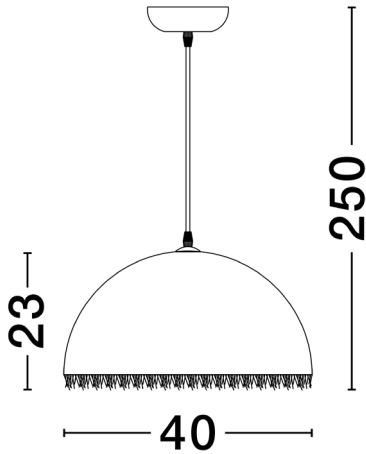

GENERAL INFORMATION

Product Code	9620168
Collection	Decorative
Product Category	Suspension
Product Family	Lalu
Mounting Location	Ceiling
Application Environment	Indoor
Specifications	

DIMENSION & WEIGHT

LxWxH (cm)	D: 40 H: 250
Cut out (cm)	N/A
Weight (Kgr)	0.9

MATERIAL & COLOR

Product Color	White
Body Material	Glass Fibre

APPLICATION & MOUNTING

Ambient Working Temp.	Max 45 oC
Type of Protection	IP20
Dimmable	Depend On Lamp
Type of Dimming	Depend On Lamp
Mounting type	Surface
Mounting Depth (cm)	N/A
Led Module Replaceable	Yes
Light Source	LED E27

NOVA LUCE S.A

Schimatari Viotias
32009, Greece

+30 22620 58 121
+30 22620 56 743

info@novaluce.com
www.novaluce.com