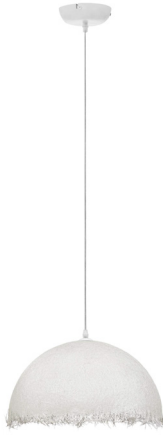

NOVA LUCE

PRODUCT DATASHEET

Version: 001

PRODUCT PHOTOGRAPH

TECHNICAL DRAWING