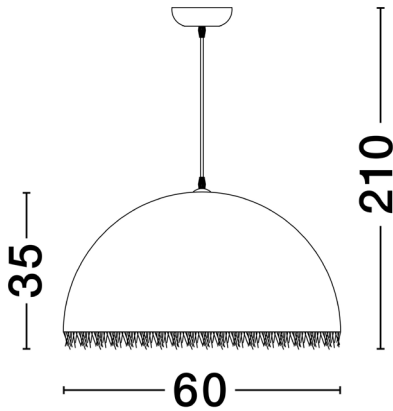

GENERAL INFORMATION

Product Code	9620169
Collection	Decorative
Product Category	Suspension
Product Family	Lalu
Mounting Location	Ceiling
Application Environment	Indoor
Specifications	

DIMENSION & WEIGHT

LxWxH (cm)	D: 60 H: 210
Cut out (cm)	N/A
Weight (Kgr)	1.3

MATERIAL & COLOR

Product Color	White
Body Material	Glass Fibre

APPLICATION & MOUNTING

Ambient Working Temp.	Max 45 oC
Type of Protection	IP20
Dimmable	Depend On Lamp
Type of Dimming	Depend On Lamp
Mounting type	Surface
Mounting Depth (cm)	N/A
Led Module Replaceable	Yes
Light Source	LED E27

NOVA LUCE S.A

Schimatari Viotias
32009, Greece

+30 22620 58 121
+30 22620 56 743

info@novaluce.com
www.novaluce.com