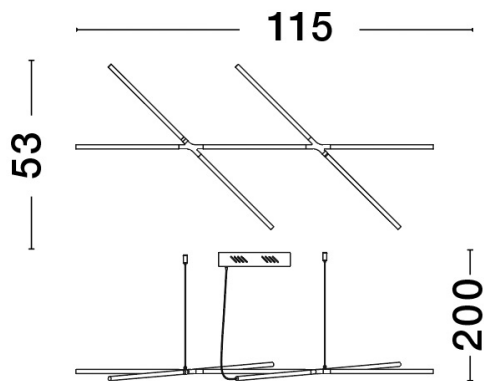

NOVA LUCE

PRODUCT DATASHEET

Version: 001

PRODUCT PHOTOGRAPH

TECHNICAL DRAWING

GENERAL INFORMATION

Product Code	9695213
Collection	Decorative
Product Category	Suspension
Product Family	Raccio
Mounting Location	Ceiling
Application Environment	Indoor

DIMENSION & WEIGHT

LxWxH (cm)	L: 115 W: 53 H: 200
Cut out (cm)	N/A
Weight (Kgr)	1.3

MATERIAL & COLOR

Product Color	Black
Body Material	Metal & Acrylic

APPLICATION & MOUNTING

Ambient Working Temp.	Max 45 oC
Type of Protection	IP20
Dimmable	Yes
Type of Dimming (Optional)	Triac
Mounting type	Ceiling
Mounting Depth (cm)	N/A
Led Module Replaceable	No
Light Source	LED

Power (Nominal)	27W
Input voltage (Nominal)	220-240Vac
Mains Frequency	50/60Hz

PHOTOMETRICAL DATA

Luminous Flux	1308 lm
Color Temperature	3000K
Light Color (Designation)	Warm White

WARRANTY

Warranty	3 Years
----------	----------------