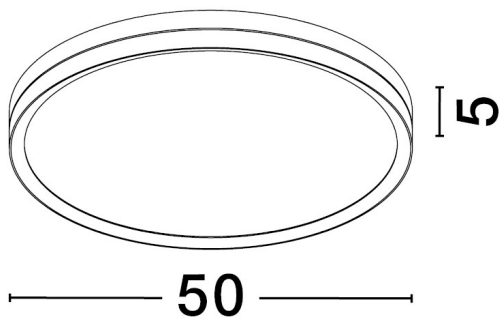

TECHNICAL DRAWING

GENERAL INFORMATION

Product Code	9695237
Collection	Decorative
Product Category	Ceiling
Product Family	Cantria
Mounting Location	Ceiling
Application Environment	Indoor

DIMENSION & WEIGHT

LxWxH (cm)	D: 50 H: 5
Cut out (cm)	N/A
Weight (Kgr)	3.5

MATERIAL & COLOR

Product Color	Black & Gold
Body Material	Metal &Acrylic

APPLICATION & MOUNTING

Ambient Working Temp.	Max 45 oC
Type of Protection	IP20
Dimmable	No
Type of Dimming (Optional)	N/A
Mounting type	Ceiling
Mounting Depth (cm)	N/A
Led Module Replaceable	No
Light Source	LED

NOVA LUCE S.A

Schimatari Viotias
32009, Greece

+30 22620 58 121
+30 22620 56 743

info@novaluce.com
www.novaluce.com