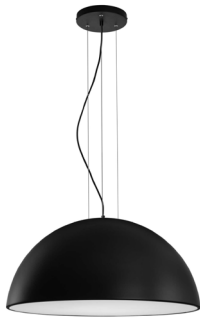

NOVA LUCE

PRODUCT DATASHEET

Version: 001

PRODUCT PHOTOGRAPH

TECHNICAL DRAWING

GENERAL INFORMATION

Product Code	9695286
Collection	Decorative
Product Category	Suspension
Product Family	Tholos
Mounting Location	Ceiling
Application Environment	Indoor
Specifications	

DIMENSION & WEIGHT

LxWxH (cm)	D: 70 H: 240
Cut out (cm)	N/A
Weight (Kgr)	4.5

MATERIAL & COLOR

Product Color	Black & White
Body Material	Metal

APPLICATION & MOUNTING

Ambient Working Temp.	Max 45 oC
Type of Protection	IP20
Dimmable	Depend On Lamp
Type of Dimming	Depend On Lamp
Mounting type	Surface
Mounting Depth (cm)	N/A
Led Module Replaceable	Yes
Light Source	LED E27