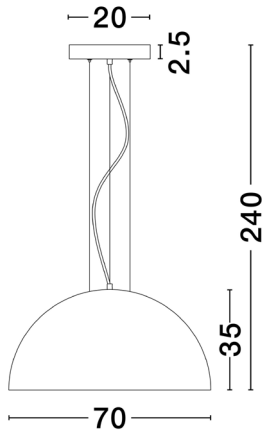

NOVA LUCE

PRODUCT DATASHEET

Version: 001

PRODUCT PHOTOGRAPH

TECHNICAL DRAWING

GENERAL INFORMATION

Product Code	9695286
Collection	Decorative
Product Category	Suspension
Product Family	Tholos
Mounting Location	Ceiling
Application Environment	Indoor
Specifications	

DIMENSION & WEIGHT

LxWxH (cm)	D: 70 H: 240
Cut out (cm)	N/A
Weight (Kgr)	4.5

MATERIAL & COLOR

Product Color	Black & White
Body Material	Metal

APPLICATION & MOUNTING

Ambient Working Temp.	Max 45 oC
Type of Protection	IP20
Dimmable	Depend On Lamp
Type of Dimming	Depend On Lamp
Mounting type	Surface
Mounting Depth (cm)	N/A
Led Module Replaceable	Yes
Light Source	LED E27

Power (Nominal)	3X12 W
Input voltage (Nominal)	220-240Vac
Mains Frequency	50/60Hz

PHOTOMETRICAL DATA

Luminous Flux	Depend On Lamp
Color Temperature	Depend On Lamp
Light Color (Designation)	Warm White

WARRANTY