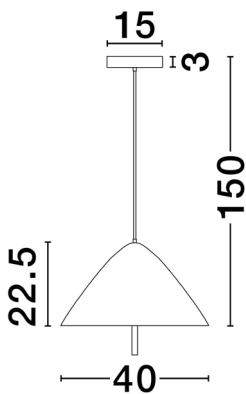

NOVA LUCE

PRODUCT DATASHEET

Version: 001

PRODUCT PHOTOGRAPH

TECHNICAL DRAWING

GENERAL INFORMATION

Product Code	9695289
Collection	Decorative
Product Category	Suspension
Product Family	Oros
Mounting Location	Ceiling
Application Environment	Indoor
Specifications	

DIMENSION & WEIGHT

LxWxH (cm)	D: 40 H: 150
Cut out (cm)	N/A
Weight (Kgr)	2.0

MATERIAL & COLOR

Product Color	White
Body Material	Metal & Acrylic

APPLICATION & MOUNTING

Ambient Working Temp.	Max 45 oC
Type of Protection	IP20
Dimmable	No
Type of Dimming	N/A
Mounting type	Surface
Mounting Depth (cm)	N/A
Led Module Replaceable	No
Light Source	LED

Power (Nominal)	17 W
Input voltage (Nominal)	220-240Vac
Mains Frequency	50/60Hz

PHOTOMETRICAL DATA

Luminous Flux	917 lm
Color Temperature	3000K
Light Color (Designation)	Warm White

WARRANTY

Warranty	3 Years
----------	----------------