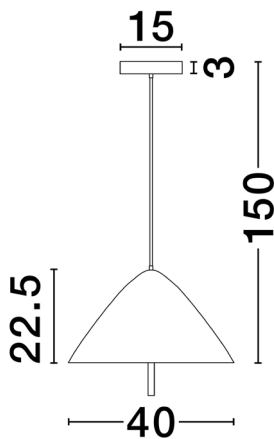

NOVA LUCE

PRODUCT DATASHEET

Version: 001

PRODUCT PHOTOGRAPH

TECHNICAL DRAWING

GENERAL INFORMATION

Product Code	9695290
Collection	Decorative
Product Category	Suspension
Product Family	Oros
Mounting Location	Ceiling
Application Environment	Indoor
Specifications	

DIMENSION & WEIGHT

LxWxH (cm)	D: 40 H: 150
Cut out (cm)	N/A
Weight (Kgr)	2.0

MATERIAL & COLOR

Product Color	Wood
Body Material	Metal & Acrylic

APPLICATION & MOUNTING

Ambient Working Temp.	Max 45 oC
Type of Protection	IP20
Dimmable	No
Type of Dimming	N/A
Mounting type	Surface
Mounting Depth (cm)	N/A
Led Module Replaceable	No
Light Source	LED

Power (Nominal)	17 W
Input voltage (Nominal)	220-240Vac
Mains Frequency	50/60Hz

PHOTOMETRICAL DATA

Luminous Flux	917 lm
Color Temperature	3000K
Light Color (Designation)	Warm White

WARRANTY

Warranty	3 Years
----------	----------------