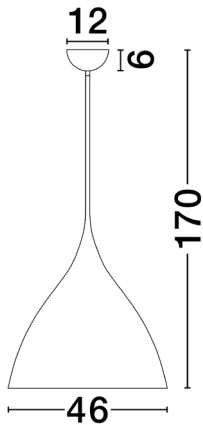

NOVA LUCE

PRODUCT DATASHEET

Version: 001

PRODUCT PHOTOGRAPH

TECHNICAL DRAWING

GENERAL INFORMATION

Product Code	9695295
Collection	Decorative
Product Category	Suspension
Product Family	Syntopia
Mounting Location	Ceiling
Application Environment	Indoor
Specifications	

DIMENSION & WEIGHT

LxWxH (cm)	D: 46 H: 178
Cut out (cm)	N/A
Weight (Kgr)	2.5

MATERIAL & COLOR

Product Color	Black
Body Material	Metal

APPLICATION & MOUNTING

Ambient Working Temp.	Max 45 oC
Type of Protection	IP20
Dimmable	Depend On Lamp
Type of Dimming	Depend On Lamp
Mounting type	Surface
Mounting Depth (cm)	N/A
Led Module Replaceable	Yes
Light Source	LED E27

Power (Nominal)	3X12 W
Input voltage (Nominal)	220-240Vac
Mains Frequency	50/60Hz

PHOTOMETRICAL DATA

Luminus Flux	Depend On Lamp
Color Temperature	Depend On Lamp
Light Color (Designation)	Warm White

WARRANTY