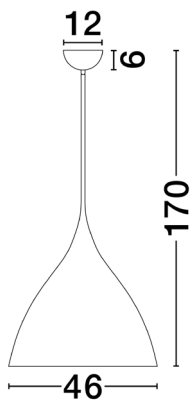

NOVA LUCE

PRODUCT DATASHEET

Version: 001

PRODUCT PHOTOGRAPH

TECHNICAL DRAWING

GENERAL INFORMATION

Product Code	9695296
Collection	Decorative
Product Category	Suspension
Product Family	Syntopia
Mounting Location	Ceiling
Application Environment	Indoor
Specifications	

DIMENSION & WEIGHT

LxWxH (cm)	D: 46 H: 178
Cut out (cm)	N/A
Weight (Kgr)	2.5

MATERIAL & COLOR

Product Color	White
Body Material	Metal

APPLICATION & MOUNTING

Ambient Working Temp.	Max 45 oC
Type of Protection	IP20
Dimmable	Depend On Lamp
Type of Dimming	Depend On Lamp
Mounting type	Surface
Mounting Depth (cm)	N/A
Led Module Replaceable	Yes
Light Source	LED E27

Power (Nominal)	3X12 W
Input voltage (Nominal)	220-240Vac
Mains Frequency	50/60Hz

PHOTOMETRICAL DATA

Luminous Flux	Depend On Lamp
Color Temperature	Depend On Lamp
Light Color (Designation)	WW - CW

WARRANTY