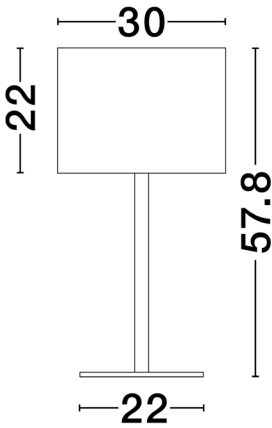

TECHNICAL DRAWING

GENERAL INFORMATION

Product Code	9695328
Collection	Decorative
Product Category	Table
Product Family	Sibnia
Mounting Location	N/A
Application Environment	Indoor
Specifications	

DIMENSION & WEIGHT

LxWxH (cm)	D: 30 H: 57,8
Cut out (cm)	N/A
Weight (Kgr)	3.0

MATERIAL & COLOR

Product Color	Black
Body Material	Metal & Fabric

APPLICATION & MOUNTING

Ambient Working Temp.	Max 45 oC
Type of Protection	IP20
Dimmable	Depend On Lamp
Type of Dimming	Depend On Lamp
Mounting type	N/A
Mounting Depth (cm)	N/A
Led Module Replaceable	Yes
Light Source	LED E27

NOVA LUCE S.A

Schimatari Viotias
32009, Greece

+30 22620 58 121
+30 22620 56 743

info@novaluce.com
www.novaluce.com