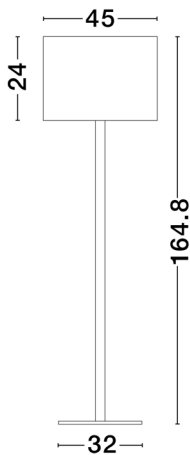

NOVA LUCE

PRODUCT DATASHEET

Version: 001

PRODUCT PHOTOGRAPH

TECHNICAL DRAWING

GENERAL INFORMATION

Product Code	9695333
Collection	Decorative
Product Category	Floor
Product Family	Sibnia
Mounting Location	N/A
Application Environment	Indoor
Specifications	

DIMENSION & WEIGHT

LxWxH (cm)	D: 45 H: 164,8
Cut out (cm)	N/A
Weight (Kgr)	7.0

MATERIAL & COLOR

Product Color	Black & Gold
Body Material	Metal & Fabric

APPLICATION & MOUNTING

Ambient Working Temp.	Max 45 oC
Type of Protection	IP20
Dimmable	Depend On Lamp
Type of Dimming	Depend On Lamp
Mounting type	N/A
Mounting Depth (cm)	N/A
Led Module Replaceable	Yes
Light Source	LED E27

Power (Nominal)	12 W
Input voltage (Nominal)	220-240Vac
Mains Frequency	50/60Hz

PHOTOMETRICAL DATA

Luminous Flux	Depend On Lamp
Color Temperature	Depend On Lamp
Light Color (Designation)	Warm White

WARRANTY