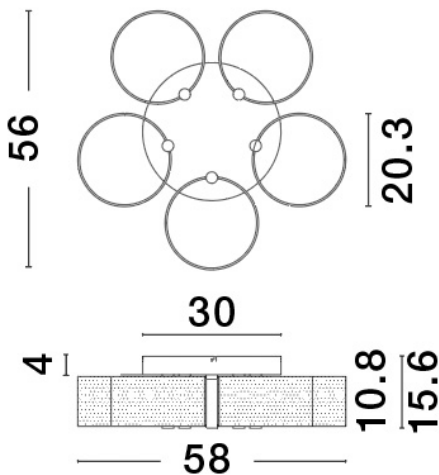

NOVA LUCE

PRODUCT DATASHEET

Version: 001

PRODUCT PHOTOGRAPH

TECHNICAL DRAWING

GENERAL INFORMATION

Product Code	9756712
Collection	Decorative
Product Category	Ceiling
Product Family	Gatlin
Mounting Location	Ceiling
Application Environment	Indoor

DIMENSION & WEIGHT

LxWxH (cm)	D: 56 H: 15,6
Cut out (cm)	N/A
Weight (Kgr)	3.4

MATERIAL & COLOR

Product Color	Brass Gold
Body Material	Metal & Acrylic

APPLICATION & MOUNTING

Ambient Working Temp.	Max 45 oC
Type of Protection	IP20
Dimmable	Yes
Type of Dimming (Optional)	Triac
Mounting type	Ceiling
Mounting Depth (cm)	N/A
Led Module Replaceable	No
Light Source	LED

Power (Nominal)	27W
Input voltage (Nominal)	220-240Vac
Mains Frequency	50/60Hz

PHOTOMETRICAL DATA

Luminous Flux	1306 lm
Color Temperature	3000K
Light Color (Designation)	Warm White

WARRANTY

Warranty	3 Years
----------	----------------