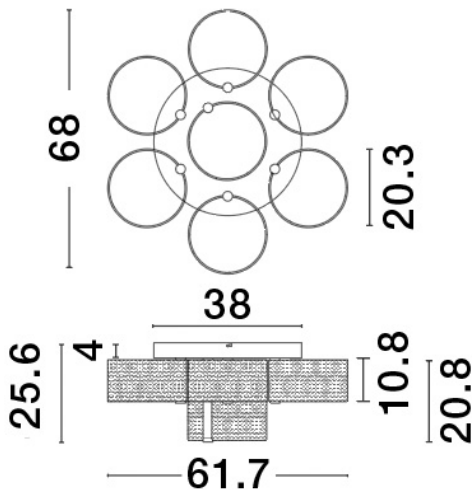

NOVA LUCE

PRODUCT DATASHEET

Version: 001

PRODUCT PHOTOGRAPH

TECHNICAL DRAWING

GENERAL INFORMATION

Product Code	9756713
Collection	Decorative
Product Category	Ceiling
Product Family	Gatlin
Mounting Location	Ceiling
Application Environment	Indoor

DIMENSION & WEIGHT

LxWxH (cm)	D: 68 H: 25,6
Cut out (cm)	N/A
Weight (Kgr)	5.1

MATERIAL & COLOR

Product Color	Brass Gold
Body Material	Metal & Acrylic

APPLICATION & MOUNTING

Ambient Working Temp.	Max 45 oC
Type of Protection	IP20
Dimmable	Yes
Type of Dimming (Optional)	Triac
Mounting type	Ceiling
Mounting Depth (cm)	N/A
Led Module Replaceable	No
Light Source	LED

Power (Nominal)	41W
Input voltage (Nominal)	220-240Vac
Mains Frequency	50/60Hz

PHOTOMETRICAL DATA

Luminous Flux	2116 lm
Color Temperature	3000K
Light Color (Designation)	Warm White

WARRANTY

Warranty	3 Years
----------	----------------