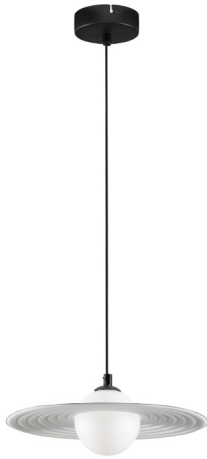

NOVA LUCE

PRODUCT DATASHEET

Version: 001

PRODUCT PHOTOGRAPH

TECHNICAL DRAWING

GENERAL INFORMATION

Product Code	9780104
Collection	Decorative
Product Category	Suspension
Product Family	Reflet
Mounting Location	Ceiling
Application Environment	Indoor
Specifications	

DIMENSION & WEIGHT

LxWxH (cm)	D: 30 H: 220
Cut out (cm)	N/A
Weight (Kgr)	0.0

MATERIAL & COLOR

Product Color	Black & White
Body Material	Steel & Acrylic

APPLICATION & MOUNTING

Ambient Working Temp.	Max 45 oC
Type of Protection	IP20
Dimmable	Depend On Lamp
Type of Dimming	Depend On Lamp
Mounting type	Surface
Mounting Depth (cm)	N/A
Led Module Replaceable	Yes
Light Source	LED G9