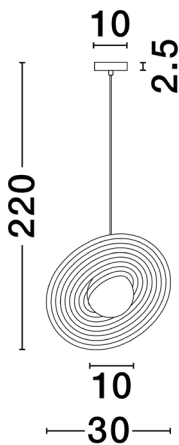

NOVA LUCE

PRODUCT DATASHEET

Version: 001

PRODUCT PHOTOGRAPH

TECHNICAL DRAWING

GENERAL INFORMATION

Product Code	9780104
Collection	Decorative
Product Category	Suspension
Product Family	Reflet
Mounting Location	Ceiling
Application Environment	Indoor
Specifications	

DIMENSION & WEIGHT

LxWxH (cm)	D: 30 H: 220
Cut out (cm)	N/A
Weight (Kgr)	0.0

MATERIAL & COLOR

Product Color	Black & White
Body Material	Steel & Acrylic

APPLICATION & MOUNTING

Ambient Working Temp.	Max 45 oC
Type of Protection	IP20
Dimmable	Depend On Lamp
Type of Dimming	Depend On Lamp
Mounting type	Surface
Mounting Depth (cm)	N/A
Led Module Replaceable	Yes
Light Source	LED G9

Power (Nominal)	5 W
Input voltage (Nominal)	220-240Vac
Mains Frequency	50/60Hz

PHOTOMETRICAL DATA

Luminous Flux	Depend On Lamp
Color Temperature	Depend On Lamp
Light Color (Designation)	Warm White

WARRANTY