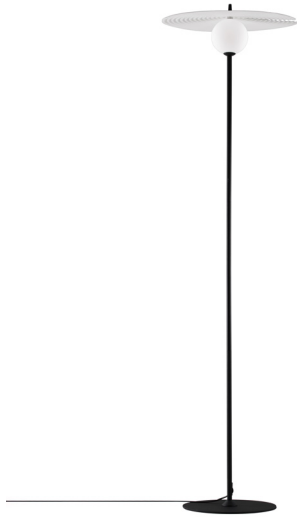

NOVA LUCE

PRODUCT DATASHEET

Version: 001

PRODUCT PHOTOGRAPH

TECHNICAL DRAWING

GENERAL INFORMATION

Product Code	9780107
Collection	Decorative
Product Category	Table
Product Family	Reflet
Mounting Location	N/A
Application Environment	Indoor
Specifications	

DIMENSION & WEIGHT

LxWxH (cm)	D: 46 H: 162
Cut out (cm)	N/A
Weight (Kgr)	0.0

MATERIAL & COLOR

Product Color	Black & White
Body Material	Steel & Acrylic

APPLICATION & MOUNTING

Ambient Working Temp.	Max 45 oC
Type of Protection	IP20
Dimmable	Depend On Lamp
Type of Dimming	Depend On Lamp
Mounting type	N/A
Mounting Depth (cm)	N/A
Led Module Replaceable	Yes
Light Source	LED G9