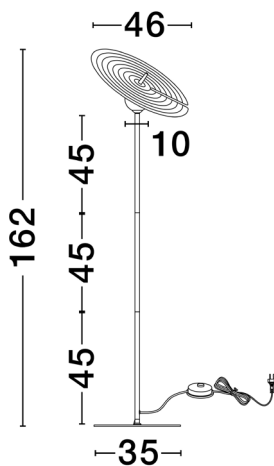

NOVA LUCE

PRODUCT DATASHEET

Version: 001

PRODUCT PHOTOGRAPH

TECHNICAL DRAWING

GENERAL INFORMATION

Product Code	9780107
Collection	Decorative
Product Category	Table
Product Family	Reflet
Mounting Location	N/A
Application Environment	Indoor
Specifications	

DIMENSION & WEIGHT

LxWxH (cm)	D: 46 H: 162
Cut out (cm)	N/A
Weight (Kgr)	0.0

MATERIAL & COLOR

Product Color	Black & White
Body Material	Steel & Acrylic

APPLICATION & MOUNTING

Ambient Working Temp.	Max 45 oC
Type of Protection	IP20
Dimmable	Depend On Lamp
Type of Dimming	Depend On Lamp
Mounting type	N/A
Mounting Depth (cm)	N/A
Led Module Replaceable	Yes
Light Source	LED G9

Power (Nominal)	5 W
Input voltage (Nominal)	220-240Vac
Mains Frequency	50/60Hz

PHOTOMETRICAL DATA

Luminous Flux	Depend On Lamp
Color Temperature	Depend On Lamp
Light Color (Designation)	WW - CW

WARRANTY

Warranty	3 Years
----------	----------------