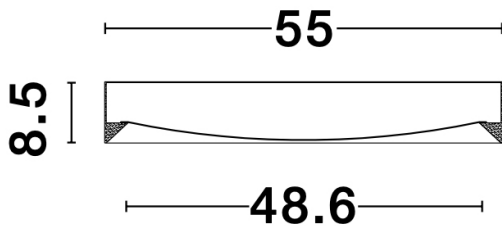

GENERAL INFORMATION

Product Code	9818451
Collection	Decorative
Product Category	Ceiling
Product Family	Luton
Mounting Location	Ceiling
Application Environment	Indoor

DIMENSION & WEIGHT

LxWxH (cm)	D: 55 H: 8.5
Cut out (cm)	N/A
Weight (Kgr)	4.0

MATERIAL & COLOR

Product Color	Coffee Brown
Body Material	Aluminium & Acrylic

APPLICATION & MOUNTING

Ambient Working Temp.	Max 45 oC
Type of Protection	IP20
Dimmable	No
Type of Dimming (Optional)	N/A
Mounting type	Ceiling
Mounting Depth (cm)	N/A
Led Module Replaceable	No
Light Source	LED

NOVA LUCE S.A

Schimatari Viotias
32009, Greece

+30 22620 58 121
+30 22620 56 743

info@novaluce.com
www.novaluce.com