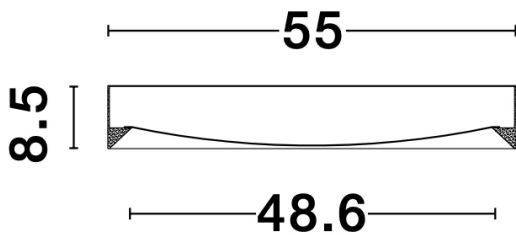

GENERAL INFORMATION

Product Code	9818452
Collection	Decorative
Product Category	Ceiling
Product Family	Luton
Mounting Location	Ceiling
Application Environment	Indoor

DIMENSION & WEIGHT

LxWxH (cm)	D: 55 H: 8.5
Cut out (cm)	N/A
Weight (Kgr)	4.0

MATERIAL & COLOR

Product Color	Sandy Black
Body Material	Aluminium & Acrylic

APPLICATION & MOUNTING

Ambient Working Temp.	Max 45 oC
Type of Protection	IP20
Dimmable	No
Type of Dimming (Optional)	N/A
Mounting type	Ceiling
Mounting Depth (cm)	N/A
Led Module Replaceable	No
Light Source	LED

NOVA LUCE S.A

Schimatari Viotias
32009, Greece

+30 22620 58 121
+30 22620 56 743

info@novaluce.com
www.novaluce.com