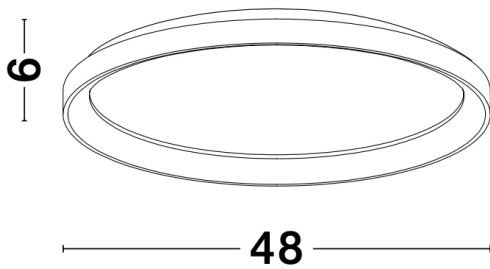

NOVA LUCE

PRODUCT DATASHEET

Version: 001

PRODUCT PHOTOGRAPH

TECHNICAL DRAWING

GENERAL INFORMATION

Product Code	9853674
Collection	Decorative
Product Category	Ceiling
Product Family	Pertino
Mounting Location	Ceiling
Application Environment	Indoor

DIMENSION & WEIGHT

LxWxH (cm)	D: 48 H: 6
Cut out (cm)	N/A
Weight (Kgr)	2.7

MATERIAL & COLOR

Product Color	Sandy Black
Body Material	Aluminium & Acrylic

APPLICATION & MOUNTING

Ambient Working Temp.	Max 45 oC
Type of Protection	IP20
Dimmable	Yes
Type of Dimming (Optional)	Triac
Mounting type	Ceiling
Mounting Depth (cm)	N/A
Led Module Replaceable	No
Light Source	LED

Power (Nominal)	40W
Input voltage (Nominal)	220-240Vac
Mains Frequency	50/60Hz

PHOTOMETRICAL DATA

Luminous Flux	2554 lm
Color Temperature	3000K
Light Color (Designation)	Warm White

WARRANTY

Warranty	3 Years
----------	----------------