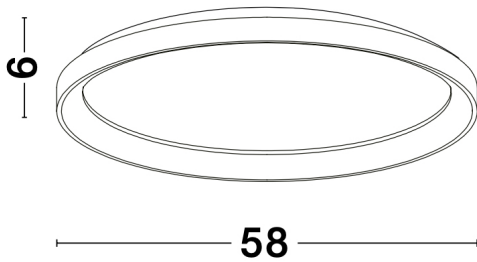

TECHNICAL DRAWING

GENERAL INFORMATION

Product Code	9853676
Collection	Decorative
Product Category	Ceiling
Product Family	Pertino
Mounting Location	Ceiling
Application Environment	Indoor

DIMENSION & WEIGHT

LxWxH (cm)	D: 58 H: 6
Cut out (cm)	N/A
Weight (Kgr)	3.5

MATERIAL & COLOR

Product Color	Sandy Black
Body Material	Aluminium & Acrylic

APPLICATION & MOUNTING

Ambient Working Temp.	Max 45 oC
Type of Protection	IP20
Dimmable	Yes
Type of Dimming (Optional)	Triac
Mounting type	Ceiling
Mounting Depth (cm)	N/A
Led Module Replaceable	No
Light Source	LED

NOVA LUCE S.A

Schimatari Viotias
32009, Greece

+30 22620 58 121
+30 22620 56 743

info@novaluce.com
www.novaluce.com