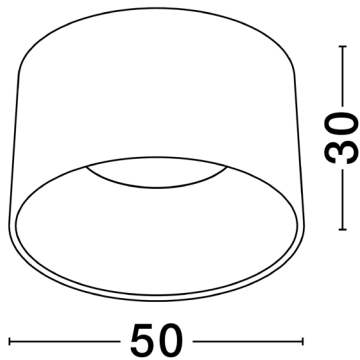

NOVA LUCE

PRODUCT DATASHEET

Version: 001

PRODUCT PHOTOGRAPH

TECHNICAL DRAWING

GENERAL INFORMATION

Product Code	9870012
Collection	Decorative
Product Category	Ceiling
Product Family	Atil
Mounting Location	Ceiling
Application Environment	Indoor
Specifications	

DIMENSION & WEIGHT

LxWxH (cm)	D: 50 H: 30
Cut out (cm)	N/A
Weight (Kgr)	4.5

MATERIAL & COLOR

Product Color	White & Black
Body Material	Aluminium & Steel

APPLICATION & MOUNTING

Ambient Working Temp.	Max 45 oC
Type of Protection	IP20
Dimmable	No
Type of Dimming	N/A
Mounting type	Surface
Mounting Depth (cm)	N/A
Led Module Replaceable	No
Light Source	LED

Power (Nominal)	35 W
Input voltage (Nominal)	220-240Vac
Mains Frequency	50/60Hz

PHOTOMETRICAL DATA

Luminous Flux	2080 lm
Color Temperature	3000K
Light Color (Designation)	Warm White

WARRANTY

Warranty	3 Years
----------	----------------