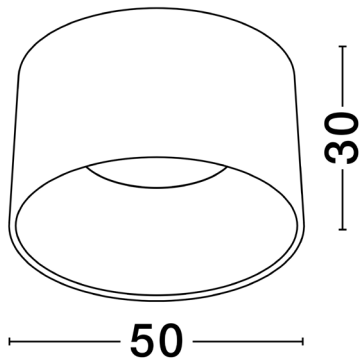

NOVA LUCE

PRODUCT DATASHEET

Version: 001

PRODUCT PHOTOGRAPH

TECHNICAL DRAWING

GENERAL INFORMATION

Product Code	9870013
Collection	Decorative
Product Category	Ceiling
Product Family	Atil
Mounting Location	Ceiling
Application Environment	Indoor
Specifications	

DIMENSION & WEIGHT

LxWxH (cm)	D: 50 H: 30
Cut out (cm)	N/A
Weight (Kgr)	3.4

MATERIAL & COLOR

Product Color	Black
Body Material	Aluminium & Steel

APPLICATION & MOUNTING

Ambient Working Temp.	Max 45 oC
Type of Protection	IP20
Dimmable	No
Type of Dimming	N/A
Mounting type	Surface
Mounting Depth (cm)	N/A
Led Module Replaceable	No
Light Source	LED

NOVA LUCE S.A

Schimatari Viotias
32009, Greece

+30 22620 58 121
+30 22620 56 743

info@novaluce.com
www.novaluce.com