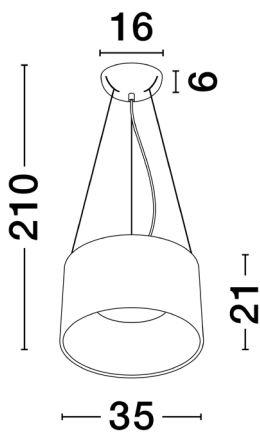

NOVA LUCE

PRODUCT DATASHEET

Version: 001

PRODUCT PHOTOGRAPH

TECHNICAL DRAWING

GENERAL INFORMATION

Product Code	9870015
Collection	Decorative
Product Category	Suspension
Product Family	Atil
Mounting Location	Ceiling
Application Environment	Indoor
Specifications	

DIMENSION & WEIGHT

LxWxH (cm)	D: 35 H:
Cut out (cm)	N/A
Weight (Kgr)	3.4

MATERIAL & COLOR

Product Color	Black
Body Material	Aluminium & Steel

APPLICATION & MOUNTING

Ambient Working Temp.	Max 45 oC
Type of Protection	IP20
Dimmable	No
Type of Dimming	N/A
Mounting type	Surface
Mounting Depth (cm)	N/A
Led Module Replaceable	No
Light Source	LED

Power (Nominal)	24 W
Input voltage (Nominal)	220-240Vac
Mains Frequency	50/60Hz

PHOTOMETRICAL DATA

Luminous Flux	1268 lm
Color Temperature	3000K
Light Color (Designation)	Warm White

WARRANTY

Warranty	3 Years
----------	----------------